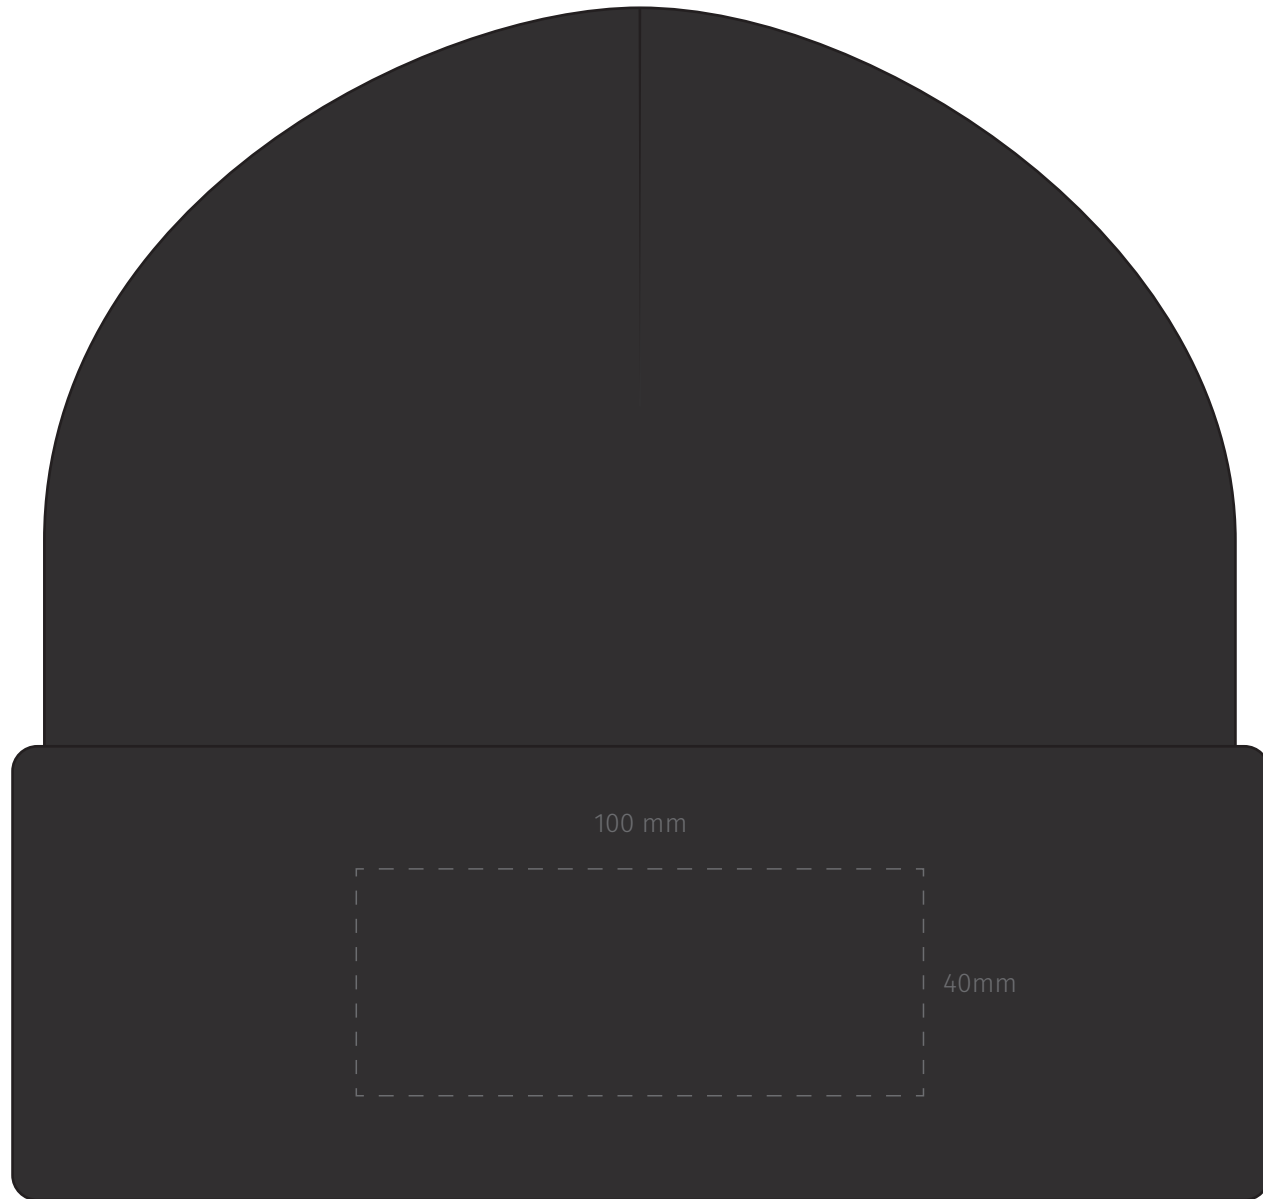

TEMPLATE:
■ TURN UP BEANIE

Item shown at 75% actual size when viewed on A4 paper

BRANDING - Embroidery

Max branding area 100 x 40mm